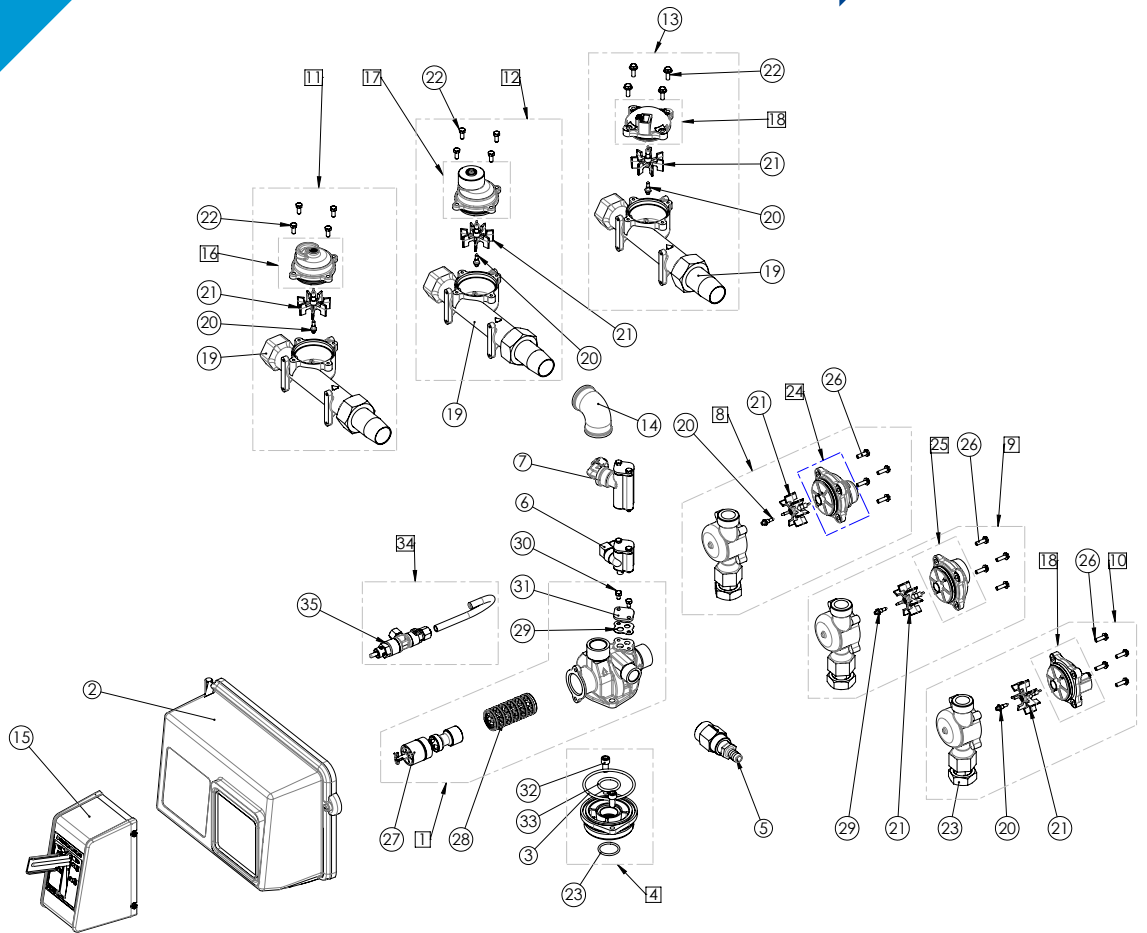

2750 VALVE SPARE PARTS

2750 spare parts

Item	Reference	Description	Packing qty
1	BU28513-01	VB assy 2750/2900	1
	BU28513-02	VB assy 2750/2900 NBP	1
	BU28513-03	VB assy 2750/2900 HW	1
	BU28513-04	VB assy 2750/2900 NBP HW	1
2	VCPHINDUS1	Power head 2510/2750/2850/2910 - See VC sub-assemblies section	
3	11710-01SP	Adapt O-ring 560 CD - (50 pc)	1
4	24962	Tank adapt assy 2750	1
5	24212-1.2	DLFC 3/4" NPT - 1/2" NPT 2750/2900	1
	24212-1.5	DLFC 3/4" NPT - 1/2" NPT 2750/2900	1
	24212-2	DLFC 3/4" NPT - 1/2" NPT 2750/2900	1
	24212-2.4	DLFC 3/4" NPT - 1/2" NPT 2750/2900	1
	24212-3	DLFC 3/4" NPT - 1/2" NPT 2750/2900	1
	24212-3.5	DLFC 3/4" NPT - 1/2" NPT 2750/2900	1
	24212-4	DLFC 3/4" NPT - 1/2" NPT 2750/2900	1
	24212-5	DLFC 3/4" NPT - 1/2" NPT 2750/2900	1
	24212-7	DLFC 3/4" NPT - 1/2" NPT 2750/2900	1
6	24199-0	Inj assy 1600 2750/2850/2900/2910	1
	24199-00	Inj assy 1600 2750/2850/2900/2910	1
	24199-000	Inj assy 1600 2750/2850/2900/2910	1
	24199-1	Inj assy 1600 2750/2850/2900/2910	1
	24199-2	Inj assy 1600 2750/2850/2900/2910	1
	24199-3	Inj assy 1600 2750/2850/2900/2910	1
	24555-0	Inj assy 1600 HW	1
	24555-1	Inj assy 1600 HW	1
	24555-2	Inj assy 1600 HW	1