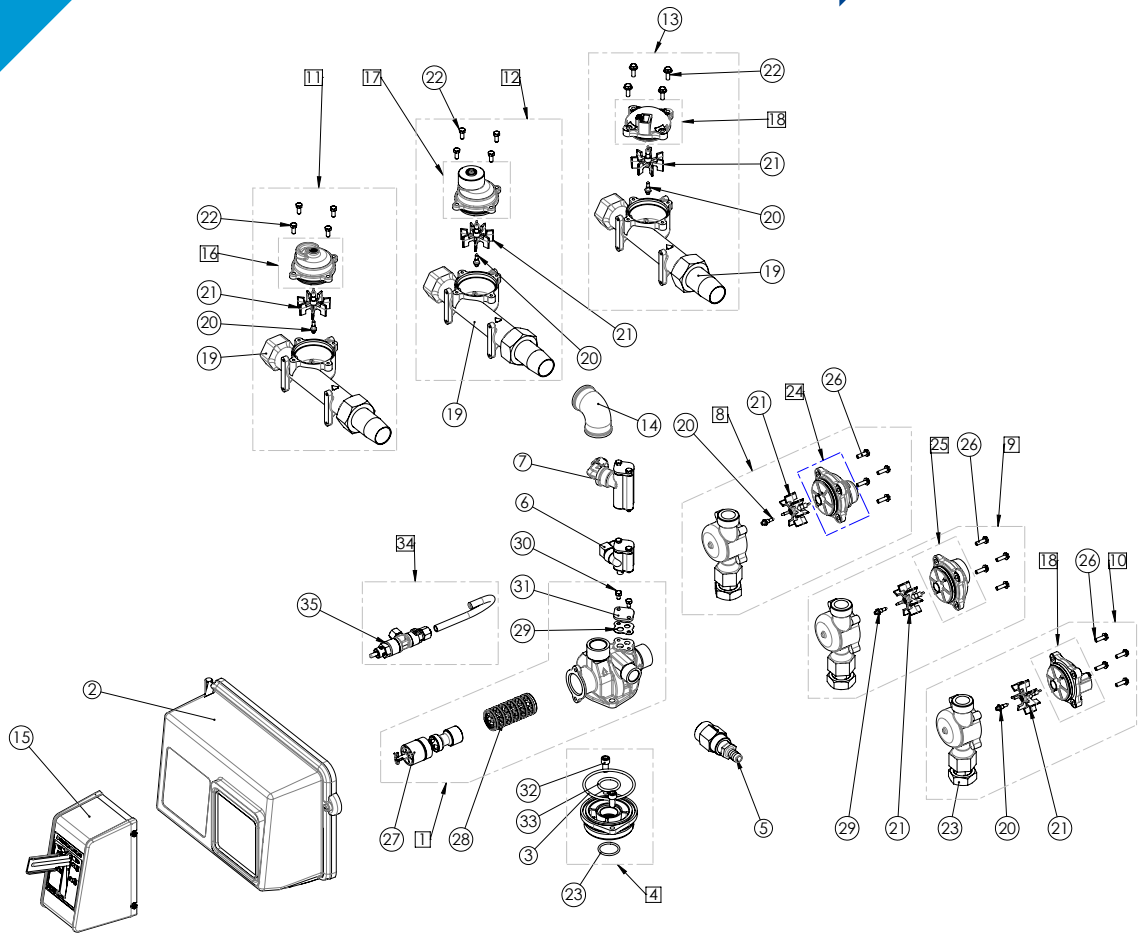

2750 VALVE SPARE PARTS

2750 spare parts

Item	Reference	Description	Packing qty
	24555-3	Inj assy 1600 HW	1
7	24173-3	Inj assy 1700/1710	1
	24173-4	Inj assy 1700/1710	1
	24173-5	Inj assy 1700/1710	1
8	24249	Meter assy 3/4" 40 m³ 2750	1
9	24250	Meter assy 3/4" 8 m³ 2750	1
10	26820	Meter assy 3/4" elec 2750	1
11	24198	Meter assy 1" 20 m³	1
12	24197	Meter assy 1" 100 m³	1
13	18391	Meter assy 1" elec	1
14	23748	Elbow female 1"x 1" meter 2750	1
15	18046	PH 2510/2750/2850 manual filter	1
16	15218	Cover meter assy brass	1
17	15237	Meter cover assy brass extended	1
18	18330	Meter cover assy elec	1
19	14959-20	Meter body 1" indus	1
20	13882SP	Impeller Post for 13509 - (10 pc)	1
21	13509SP	Impeller Meter Except 2" & 3" - (10 pc)	1
22	11737SP	Screw TH M5x12 - (50 pc)	1
23	13304-01SP	O-ring 560 CD - (10 pc)	1
24	BR15150	Meter cover assy plastic	1
25	BR14038	Cover meter assy plastic	1
26	12473SP	Screw Hex Washer 10-24x5/8 18-8SS - (50 pc)	1
27	24067	Piston assy 2510/2750/2900 std & HW	1
27	26495-00	Piston assy 2510/2750 NBP	1