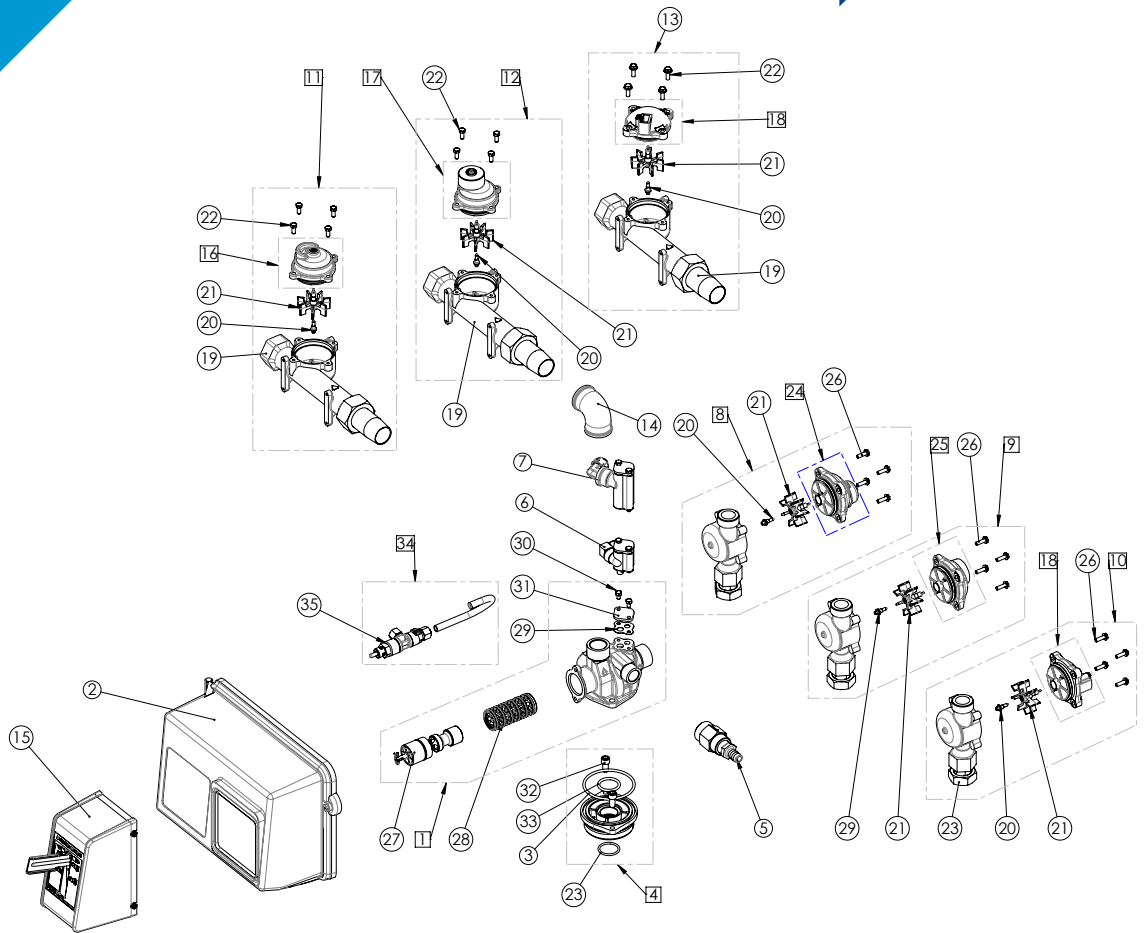

2750 VALVE SPARE PARTS

2750 spare parts

Item	Reference	Description	Packing qty
	BU28607-1.2	BV 1710 2750 WBP 1.2 gpm	1
	BU28607-2	BV 1710 2750 WBP 2 gpm	1
	BU28607-4	BV 1710 2750 WBP 4 gpm	1
	BU28607-7	BV 1710 2750 WBP 7 gpm	1
	BU28611-1.2	BV 1710 UF 2750 1.2 gpm	1
	BU28611-2	BV 1710 UF 2750 2 gpm	1
	BU28611-4	BV 1710 UF 2750 4 gpm	1
	BU28611-7	BV 1710 UF 2750 7 gpm	1
35	18092-0.25	Kit BV 1600 & BLFC assy indus	1
	18092-0.50	Kit BV 1600 & BLFC assy indus	1
	18092-1	Kit BV 1600 & BLFC assy indus	1
	26677-0.25	Kit BV 1650 assy 0.25 gpm	1
	26677-0.50	Kit BV 1650 assy 0.50 gpm	1
	26677-1	Kit BV 1650 assy 1 gpm	1
	24181-1.2	Kit BV 1700 assy	1
	24181-2	Kit BV 1700 assy	1
	24181-4	Kit BV 1700 assy	1
	24181-7	Kit BV 1700 assy	1
	28423-1.2	BV 1710 1.2 gpm except 9500	1
	28423-2	BV 1710 2 gpm except 9500	1
	28423-4	BV 1710 4 gpm except 9500	1
	28423-7	BV 1710 7 gpm except 9500	1